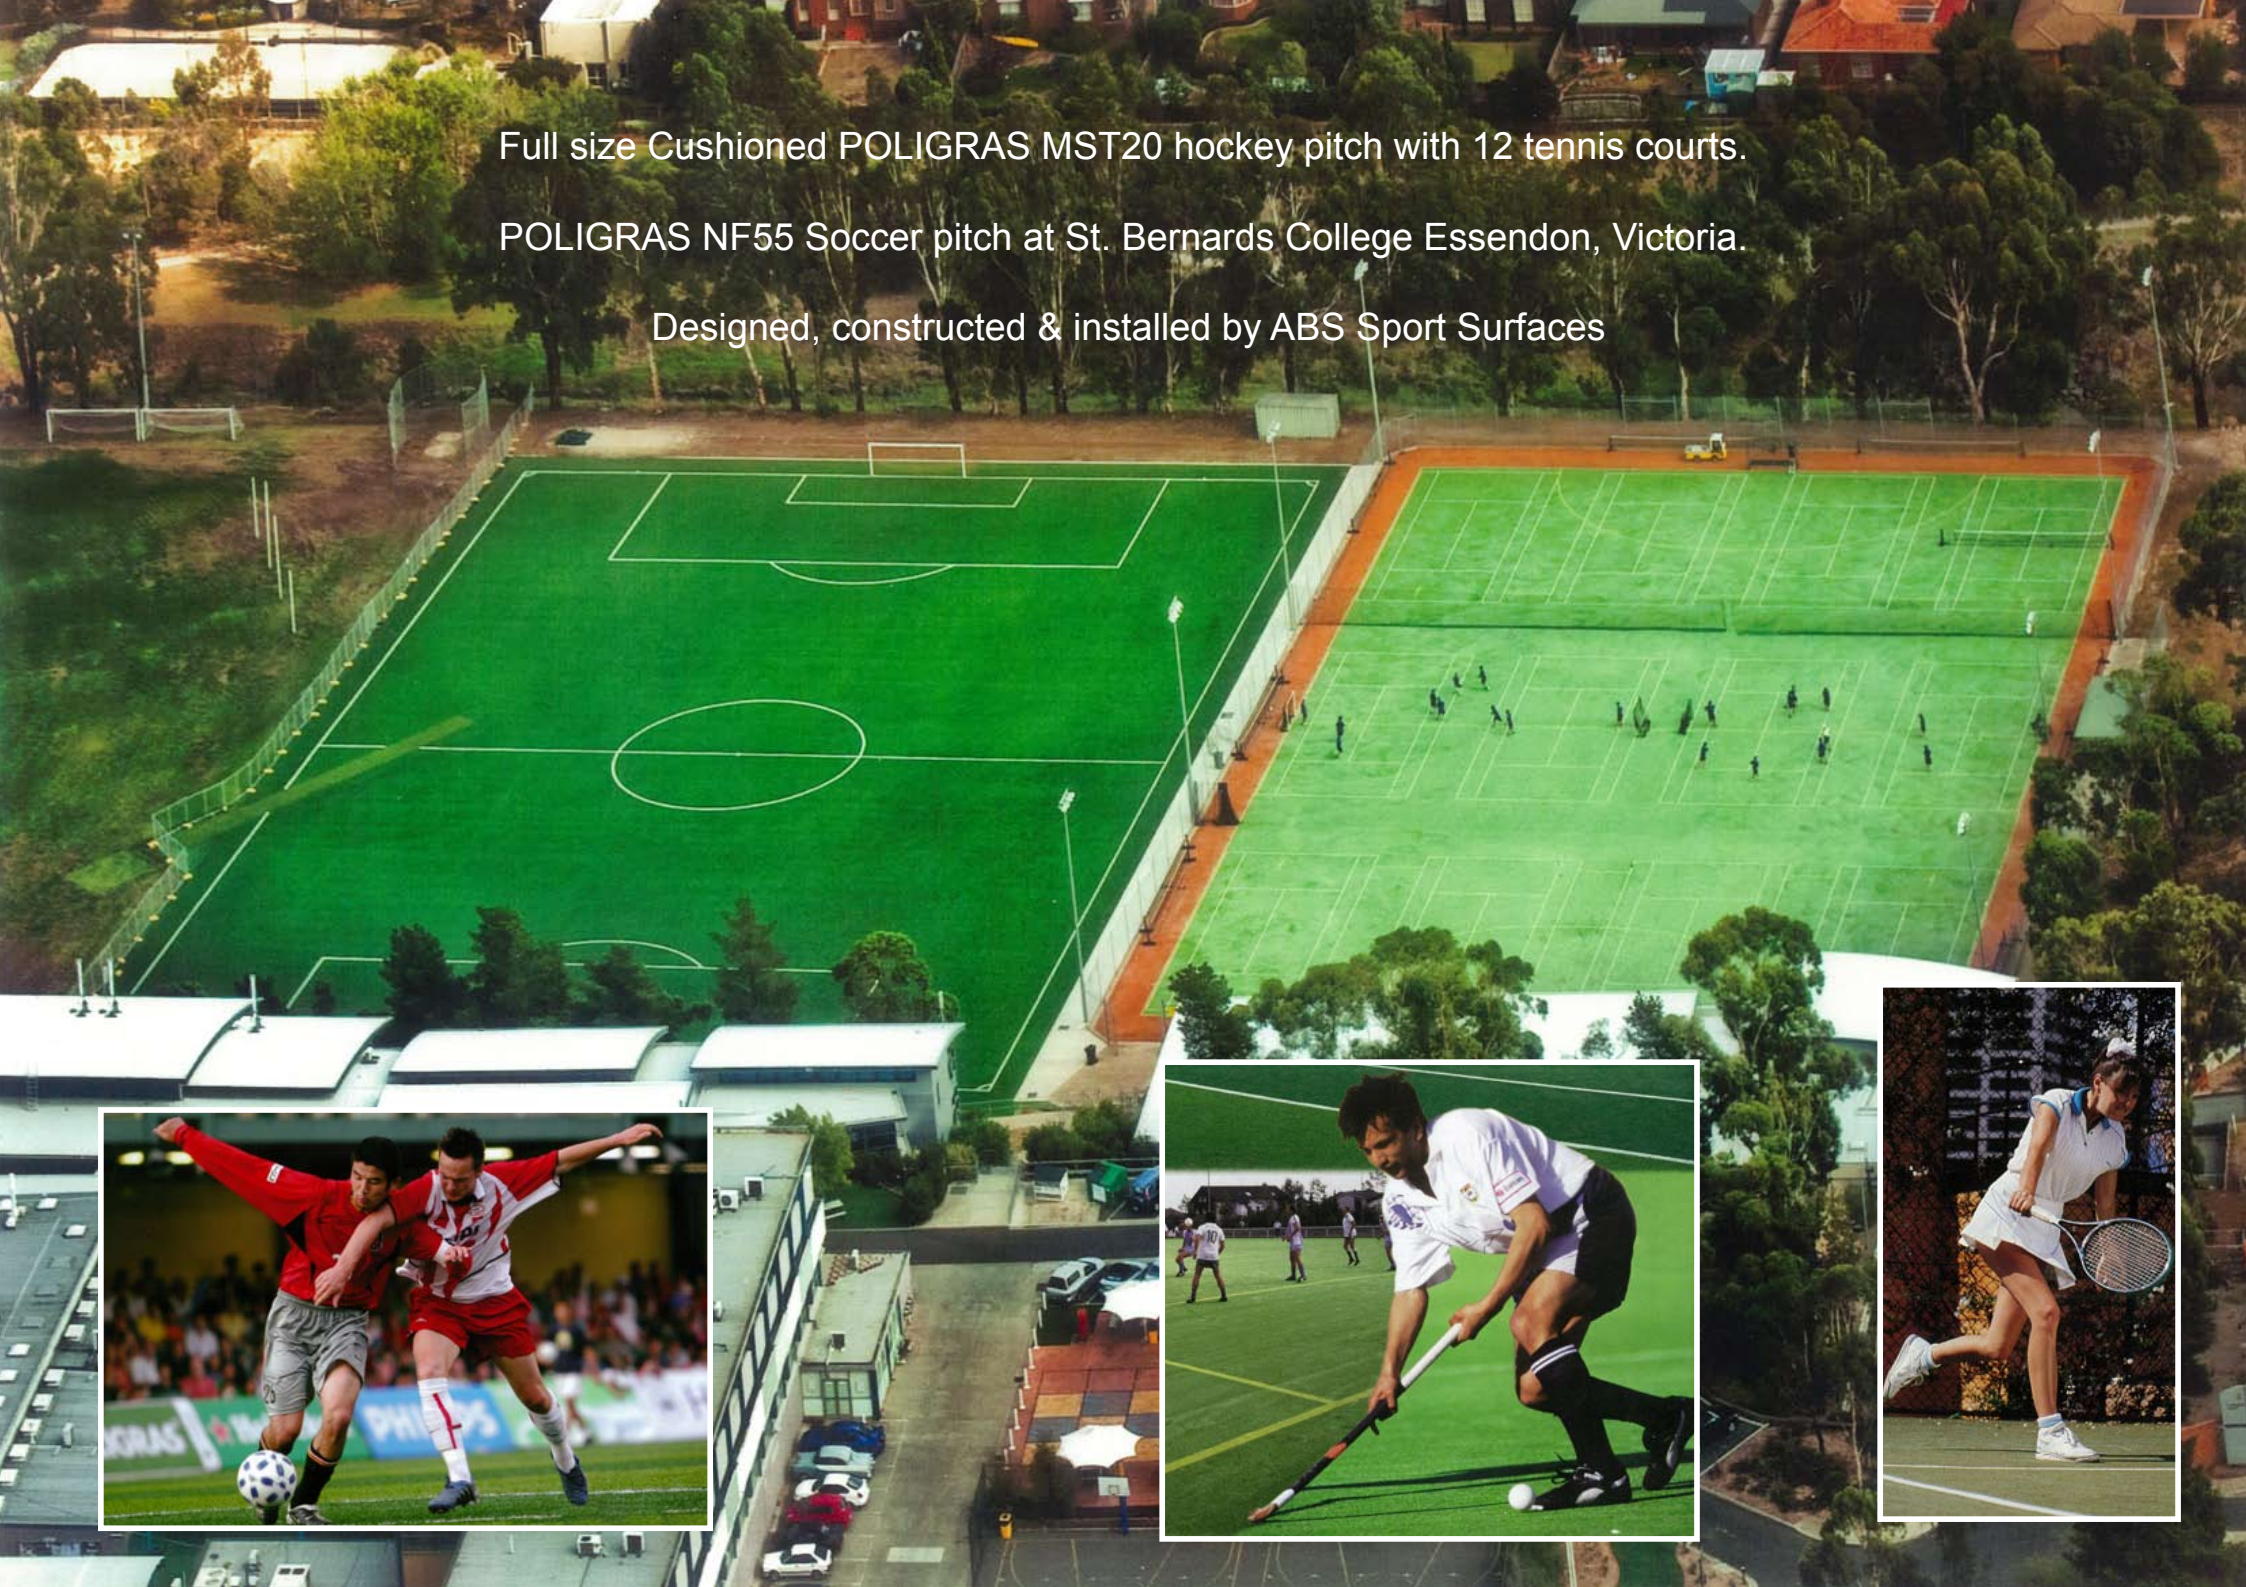

Full size Cushioned POLIGRAS MST20 hockey pitch with 12 tennis courts.

POLIGRAS NF55 Soccer pitch at St. Bernards College Essendon, Victoria.

Designed, constructed & installed by ABS Sport Surfaces